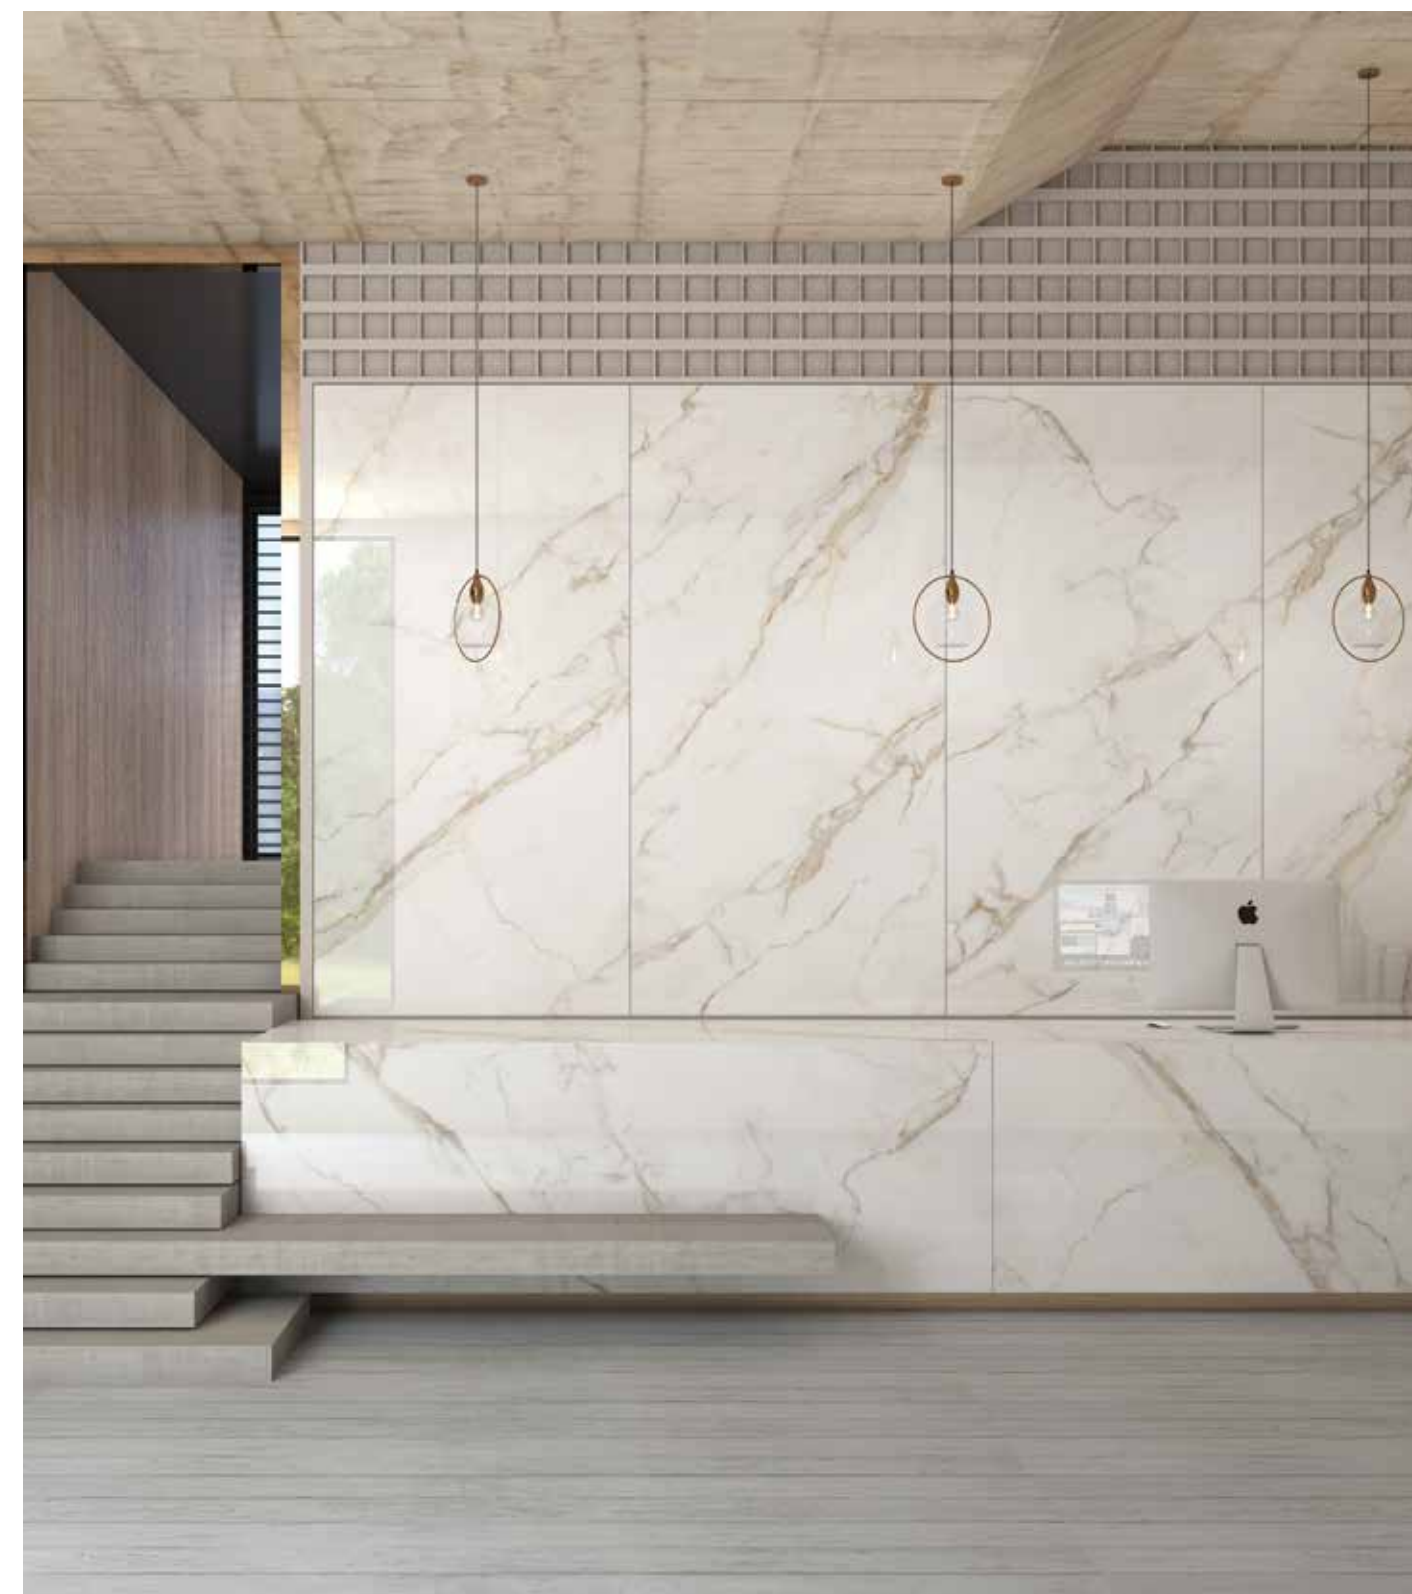

VICHENZA

PORCELAIN
POLISHED
SIZE: 120x240 CM
5FACES

120X240

strongly heat resistant
Frost resistant
Easy to Clean
Resistant, Compact Surface
Suitable for contact with foodstuffs
Non-Combustible
Non-absorbent
Resistant to Common acids

VICHENZA