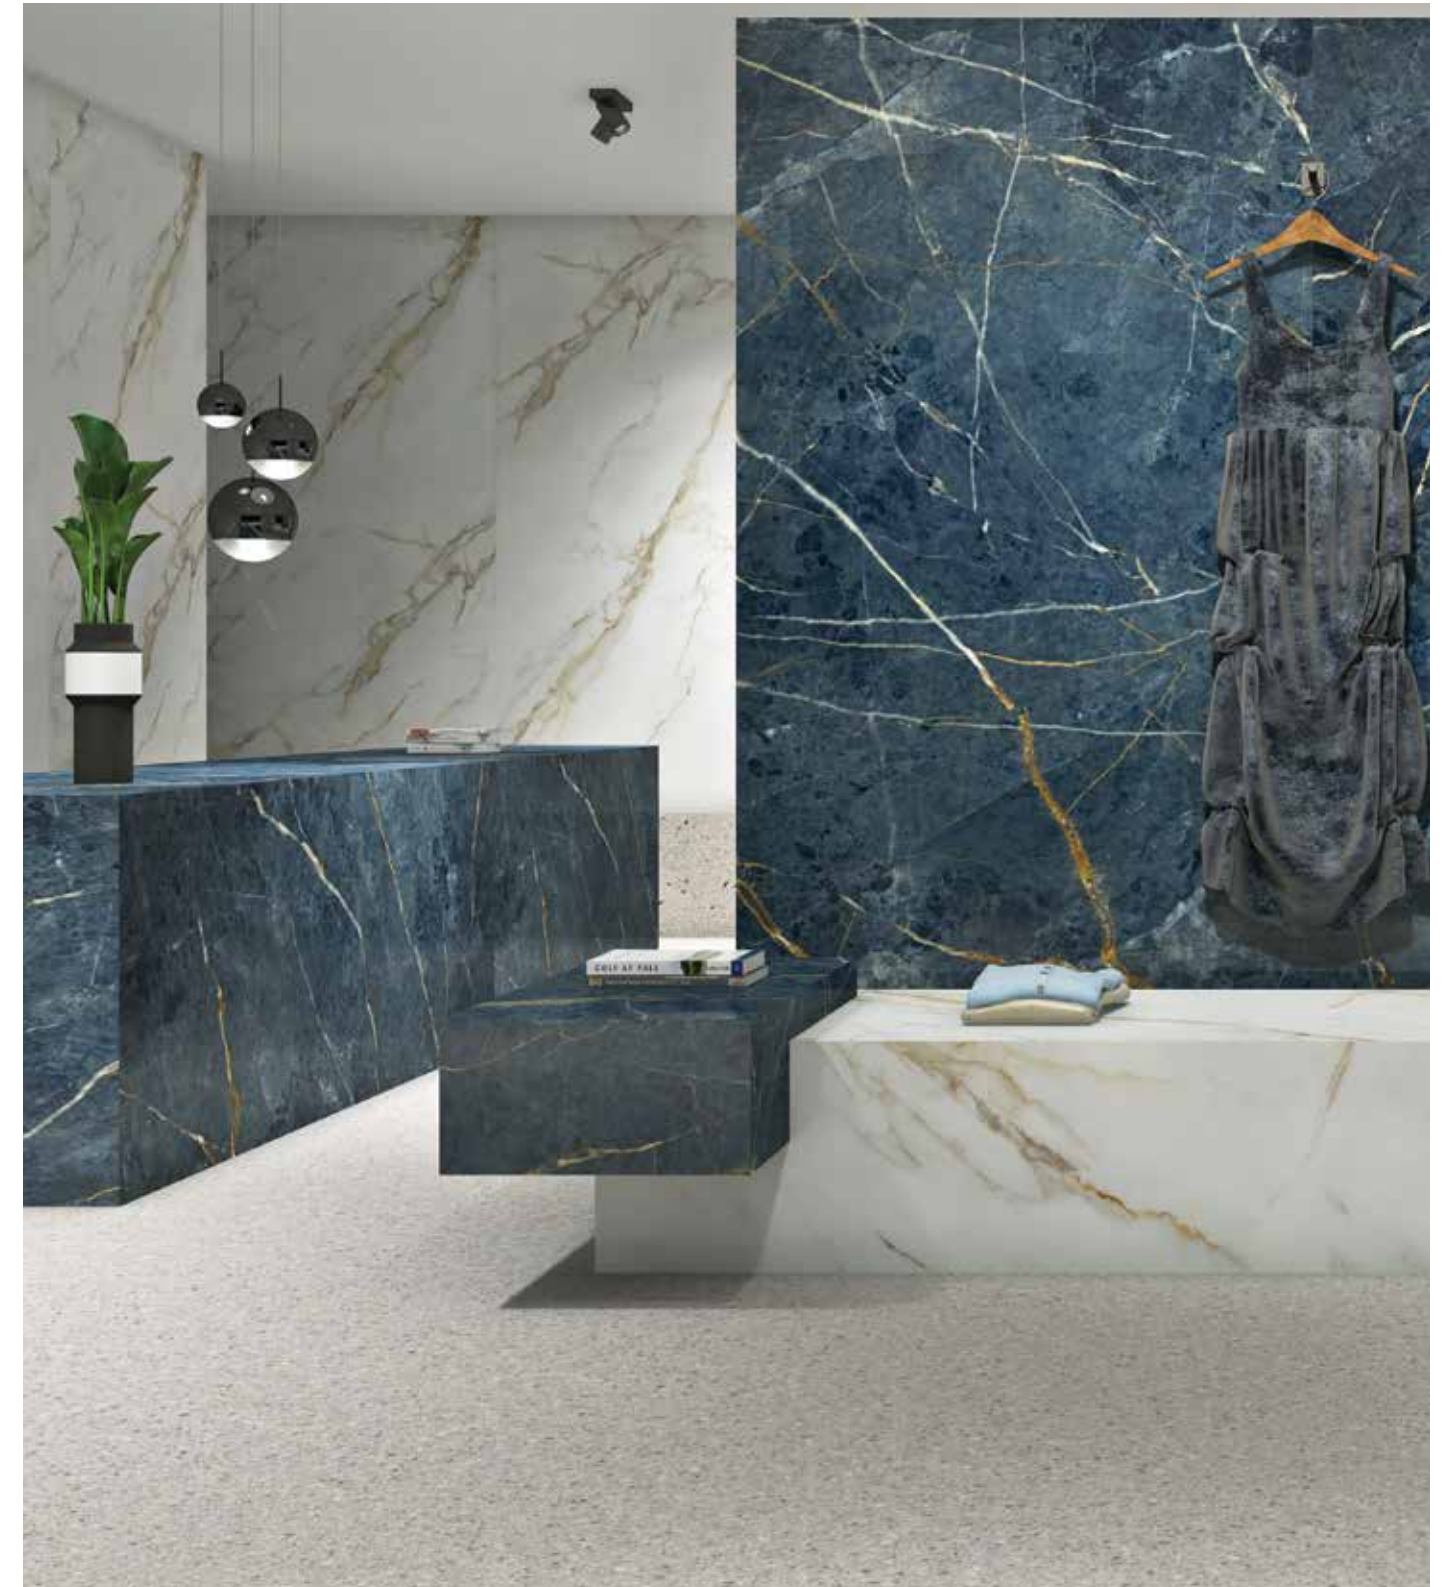

MORANDI

PORCELAIN
POLISHED
SIZE: 120x240 CM
3FACES

120X240

strongly heat resistant
Frost resistant
Easy to Clean
Resistant, Compact Surface
Suitable for contact with foodstuffs
Non-Combustible
Non-absorbent
Resistant to Common acids

MORANDI