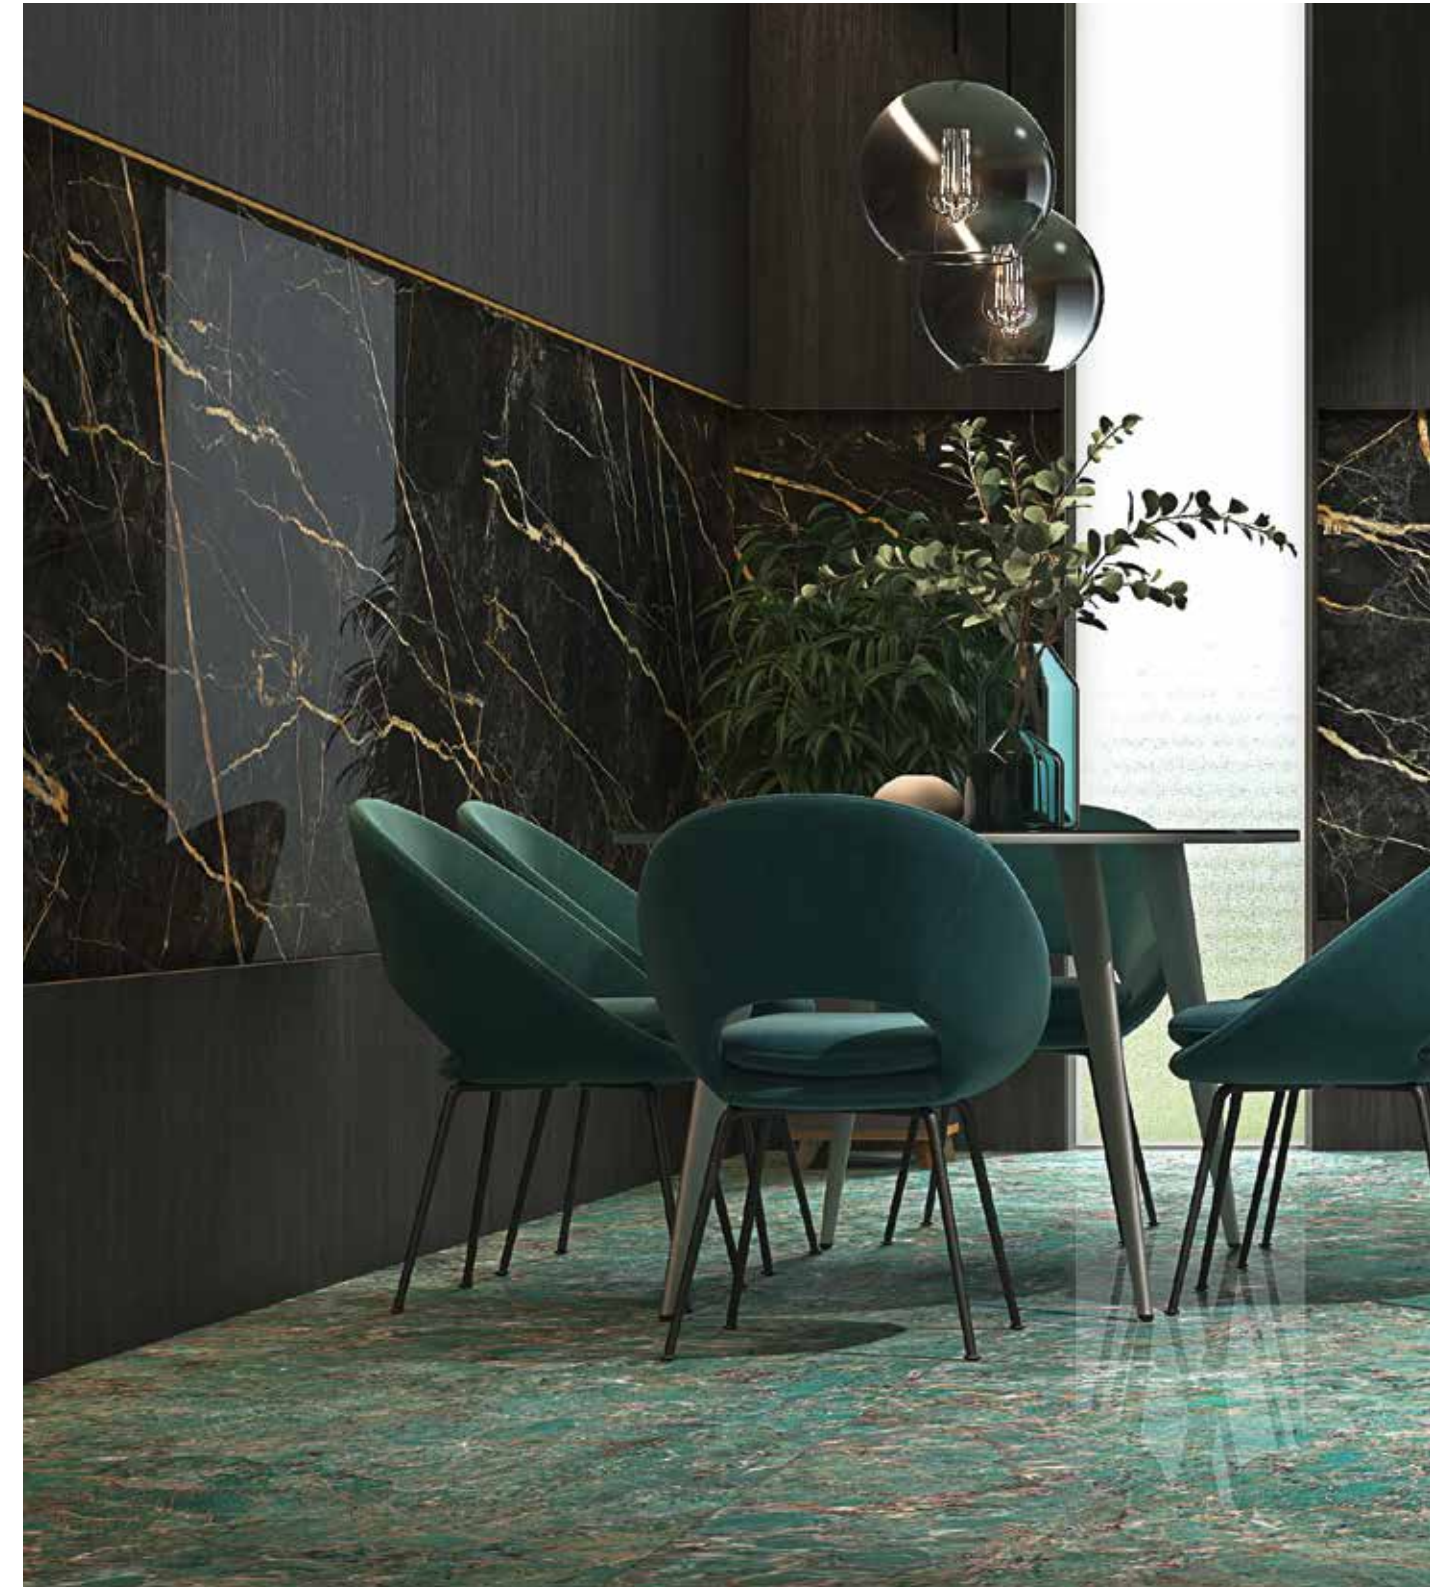

STELLA

PORCELAIN
POLISHED
SIZE: 120x240 CM
3FACES

120X240

strongly heat resistant
Frost resistant
Easy to Clean
Resistant, Compact Surface
Suitable for contact with foodstuffs
Non-Combustible
Non-absorbent
Resistant to Common acids

STELLA