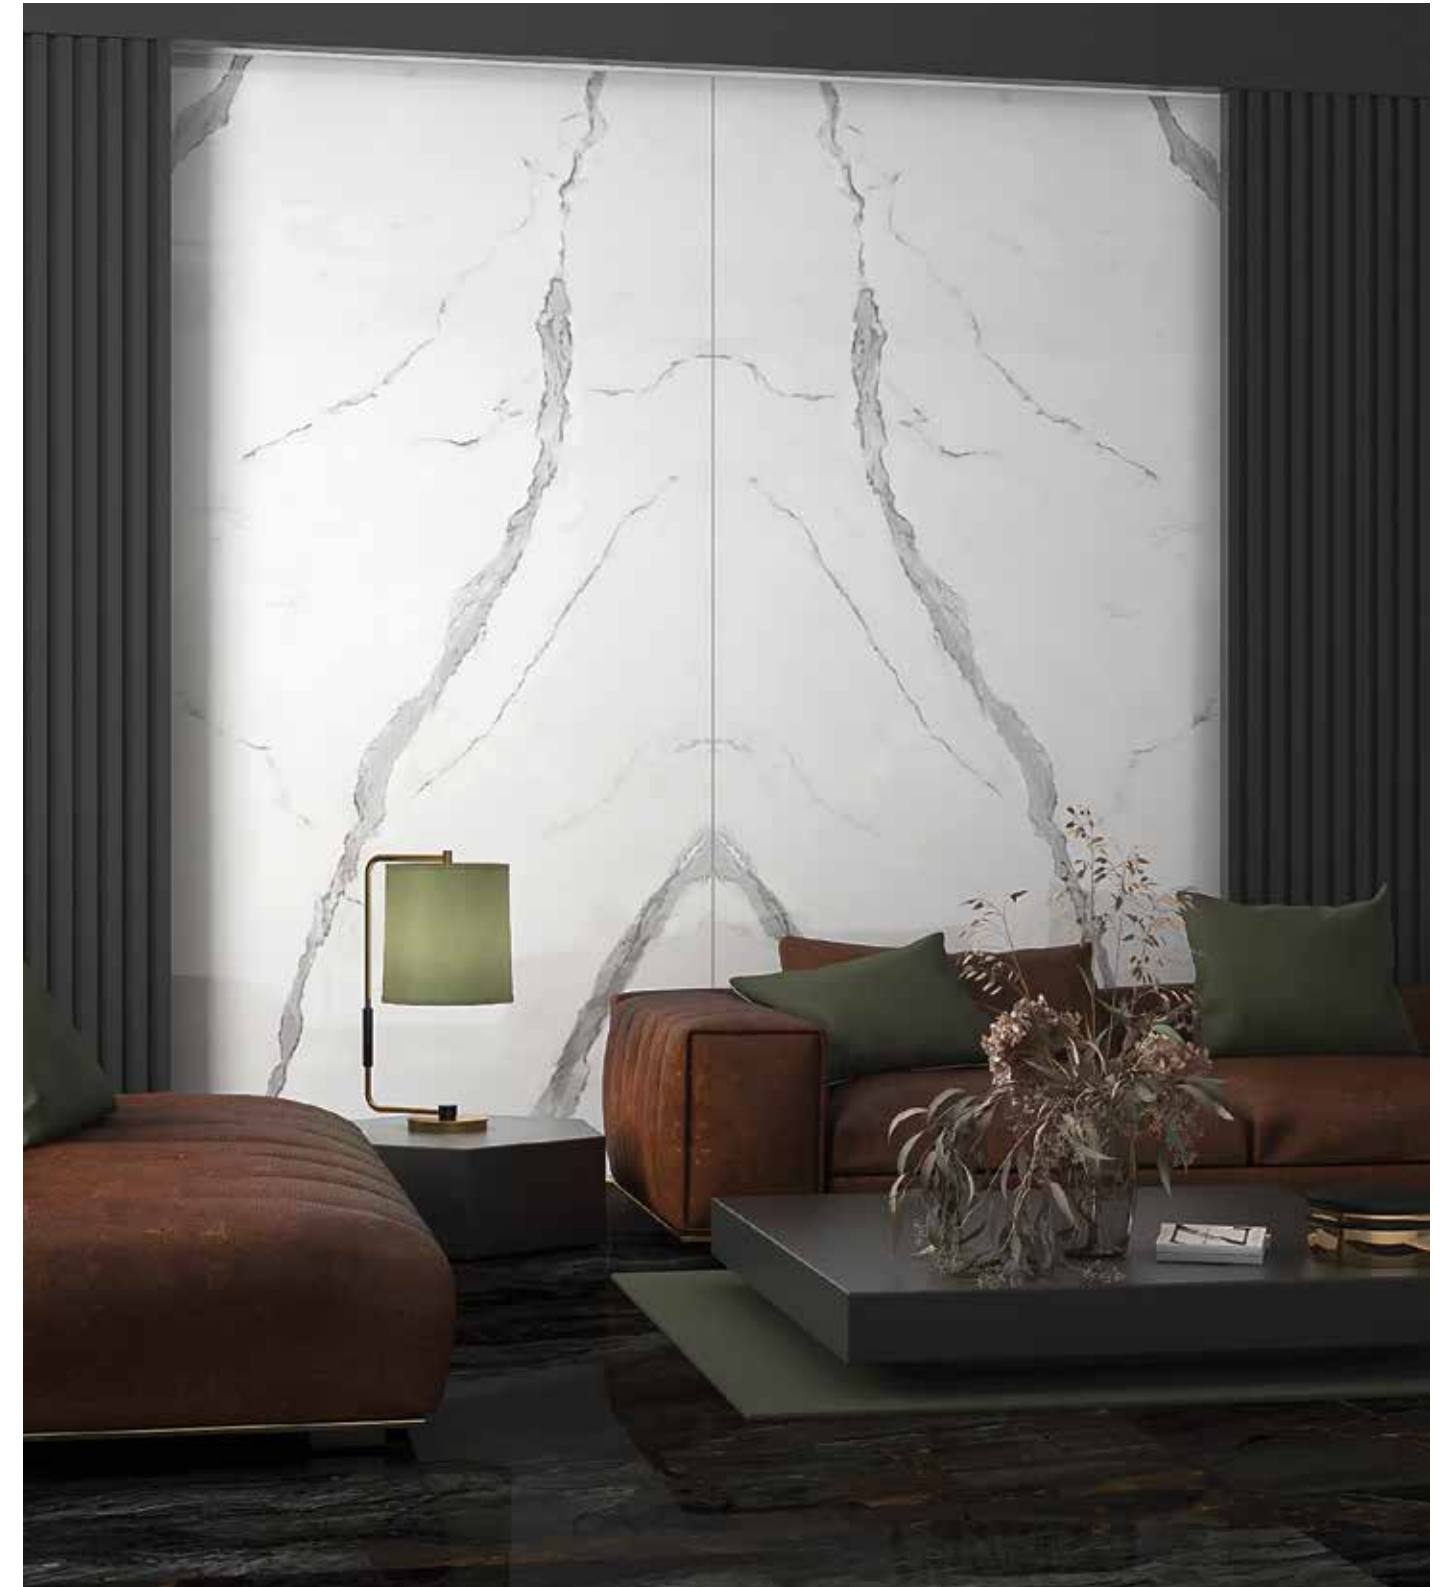

BOCELLI

PORCELAIN
POLISHED
BOOKMATCH
SIZE: 120x240 CM
5FACES

120X240

strongly heat resistant
Frost resistant
Easy to Clean
Resistant, Compact Surface
Suitable for contact with foodstuffs
Non-Combustible
Non-absorbent
Resistant to Common acids

BOCELLI