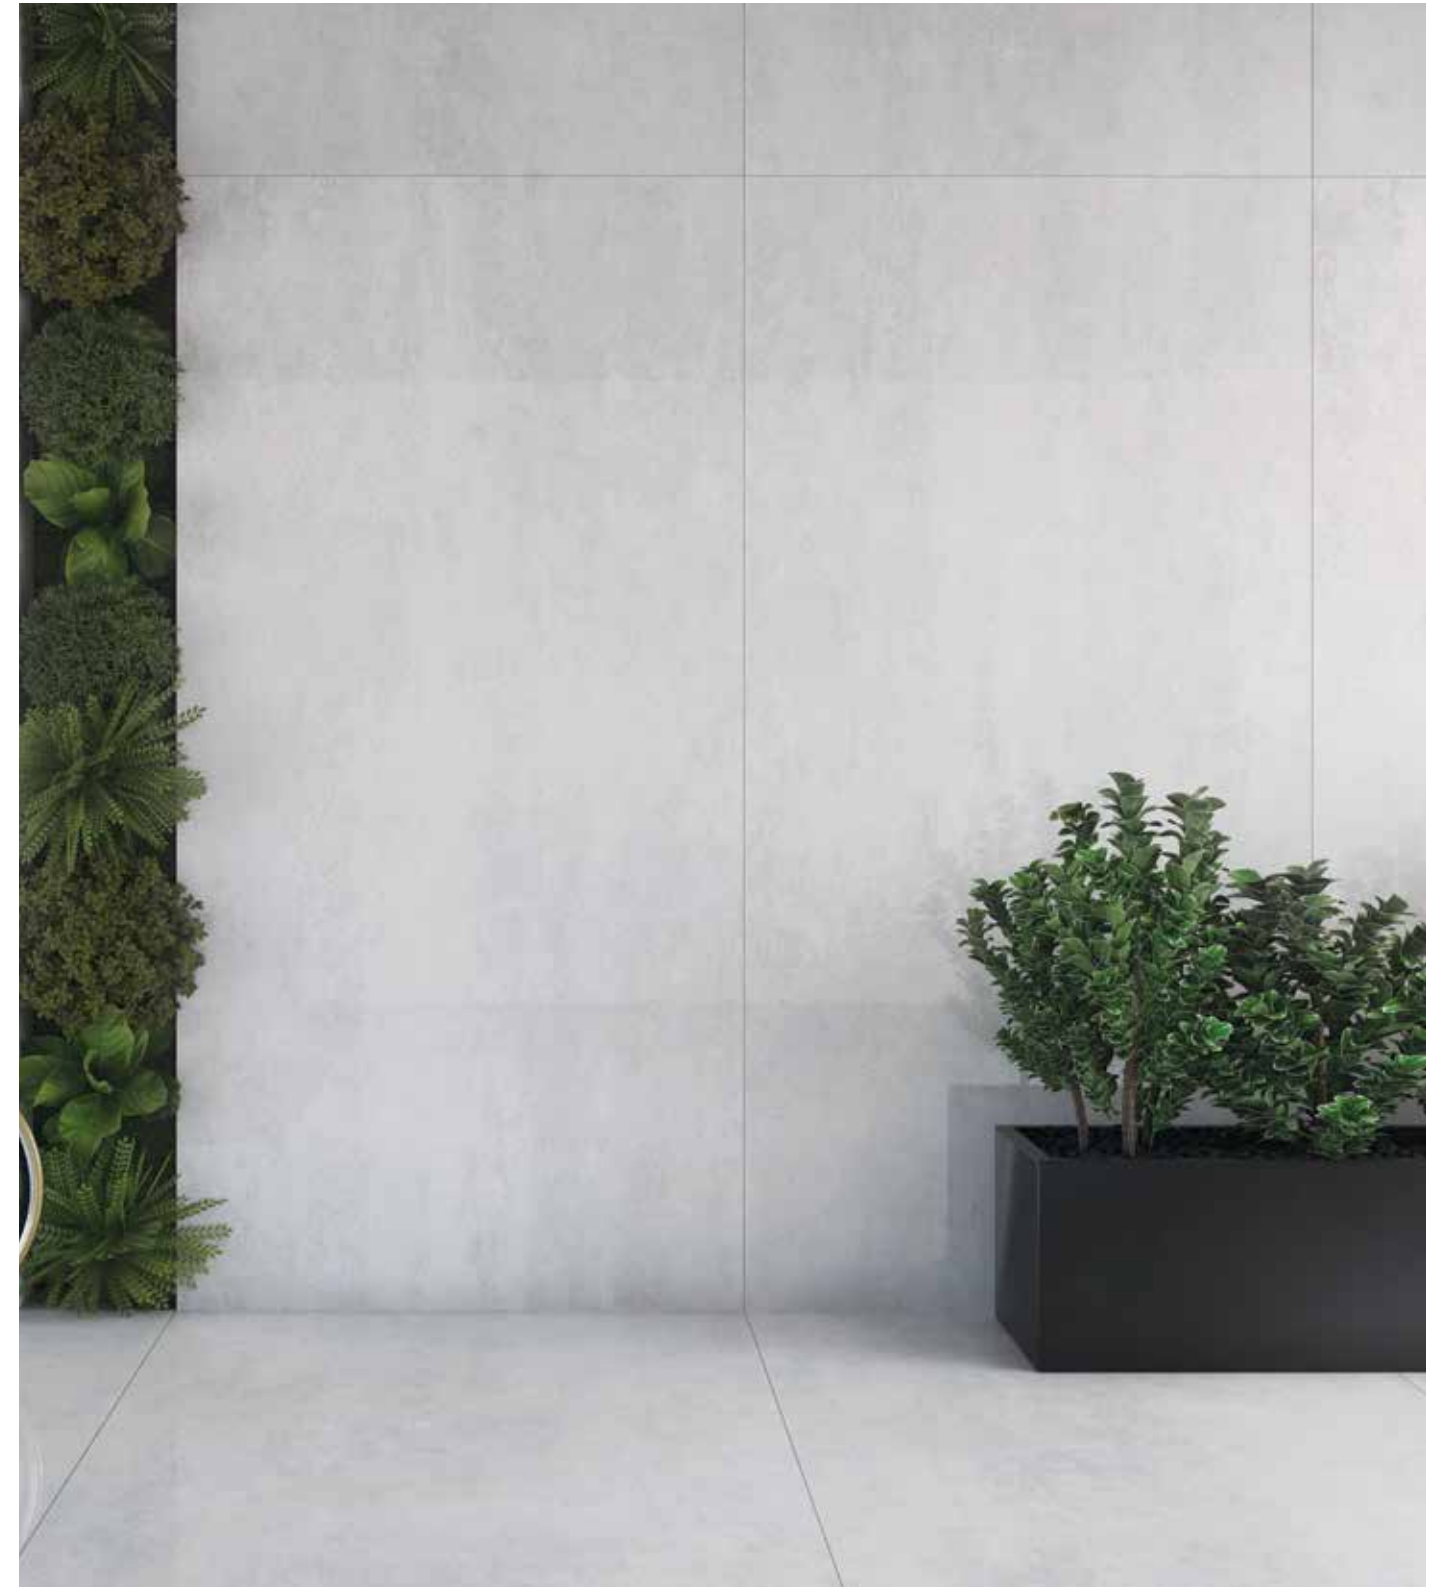

OXA GRAY

PORCELAIN
SUGER EFFECT
SIZE: 120x120 CM
6FACES

120X120

strongly heat resistant
Frost resistant
Easy to Clean
Resistant, Compact Surface
Suitable for contact with foodstuffs
Non-Combustible
Non-absorbent
Resistant to Common acids

OXA GRAY