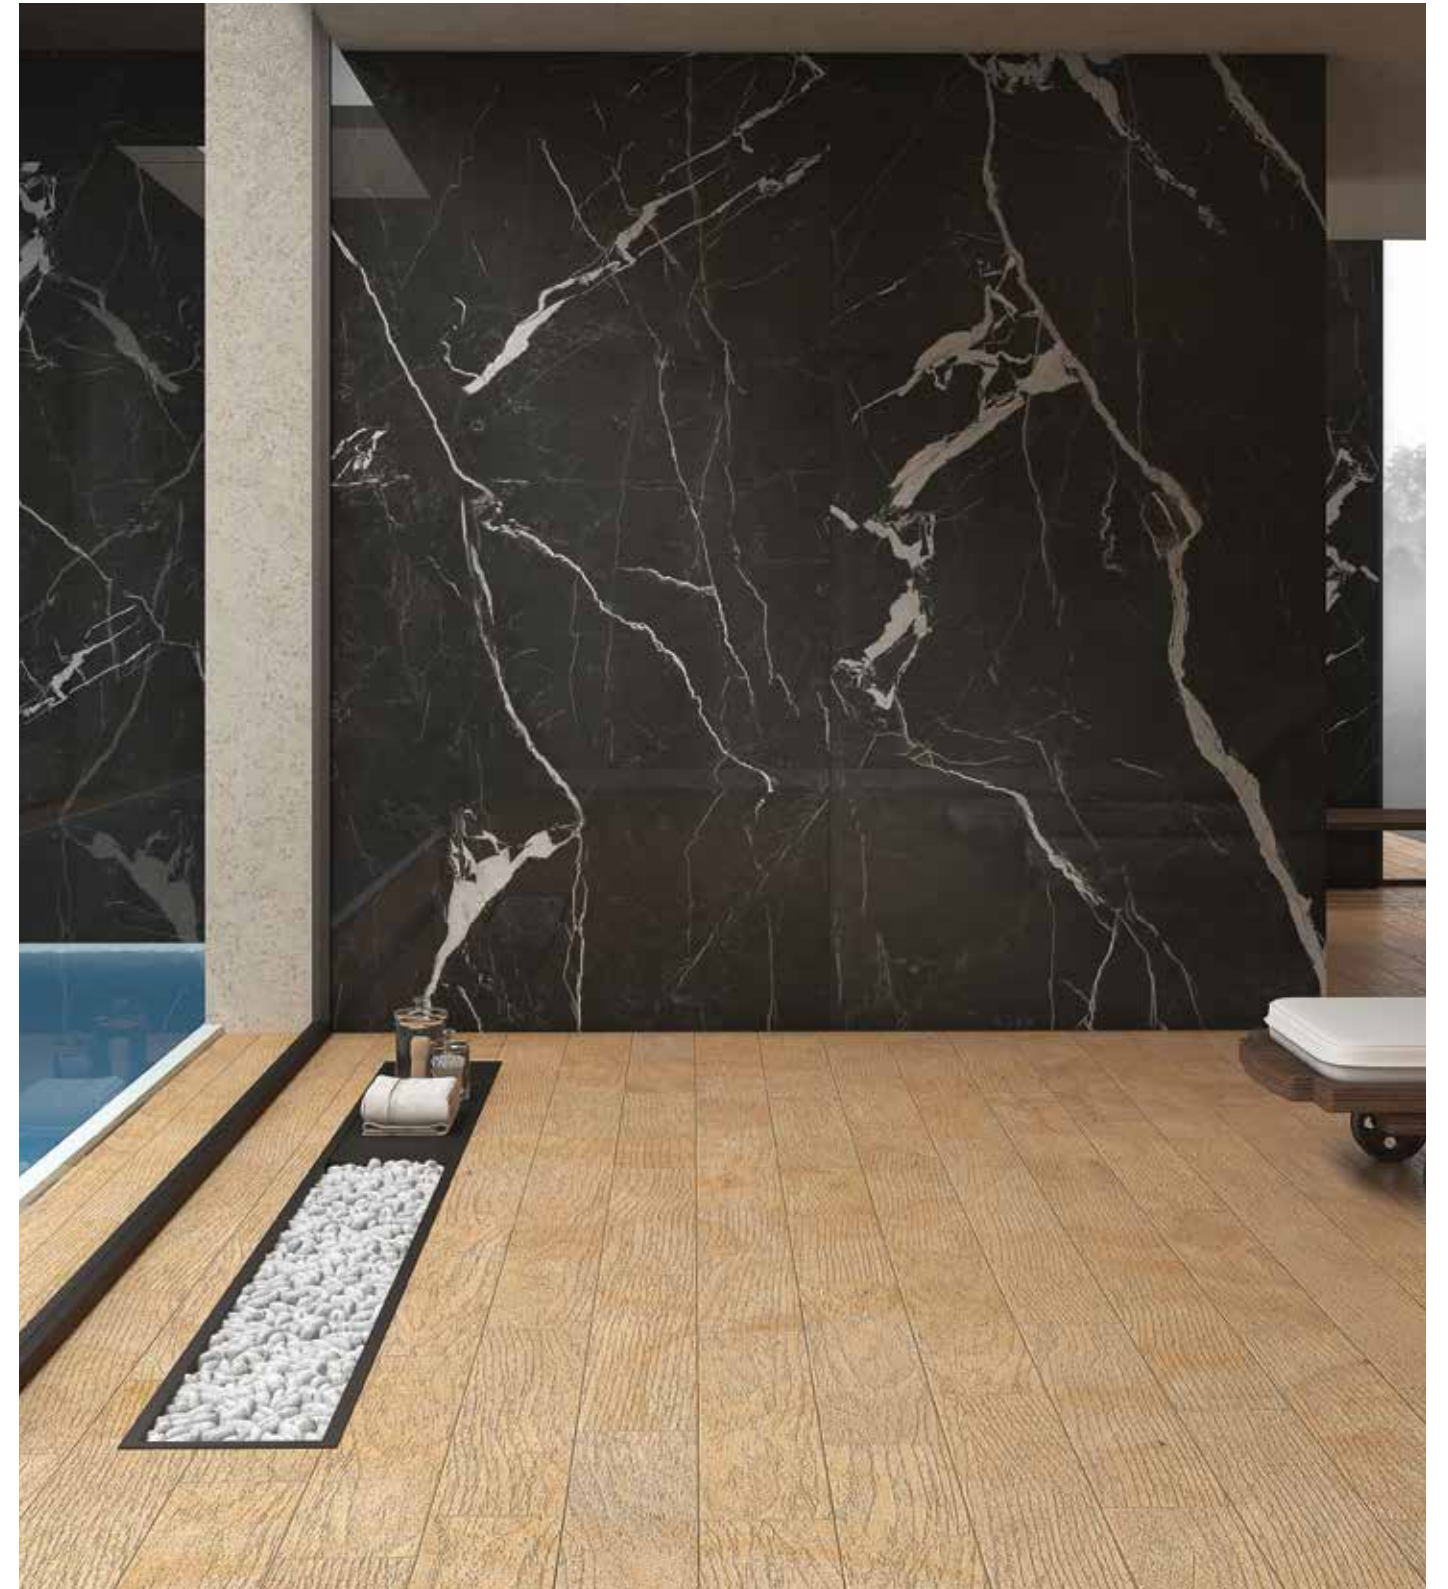

## 120X240

strongly heat resistant  
Frost resistant  
Easy to Clean  
Resistant, Compact Surface  
Suitable for contact with foodstuffs  
Non-Combustible  
Non-absorbent  
Resistant to Common acids

9MM

# ALBANO