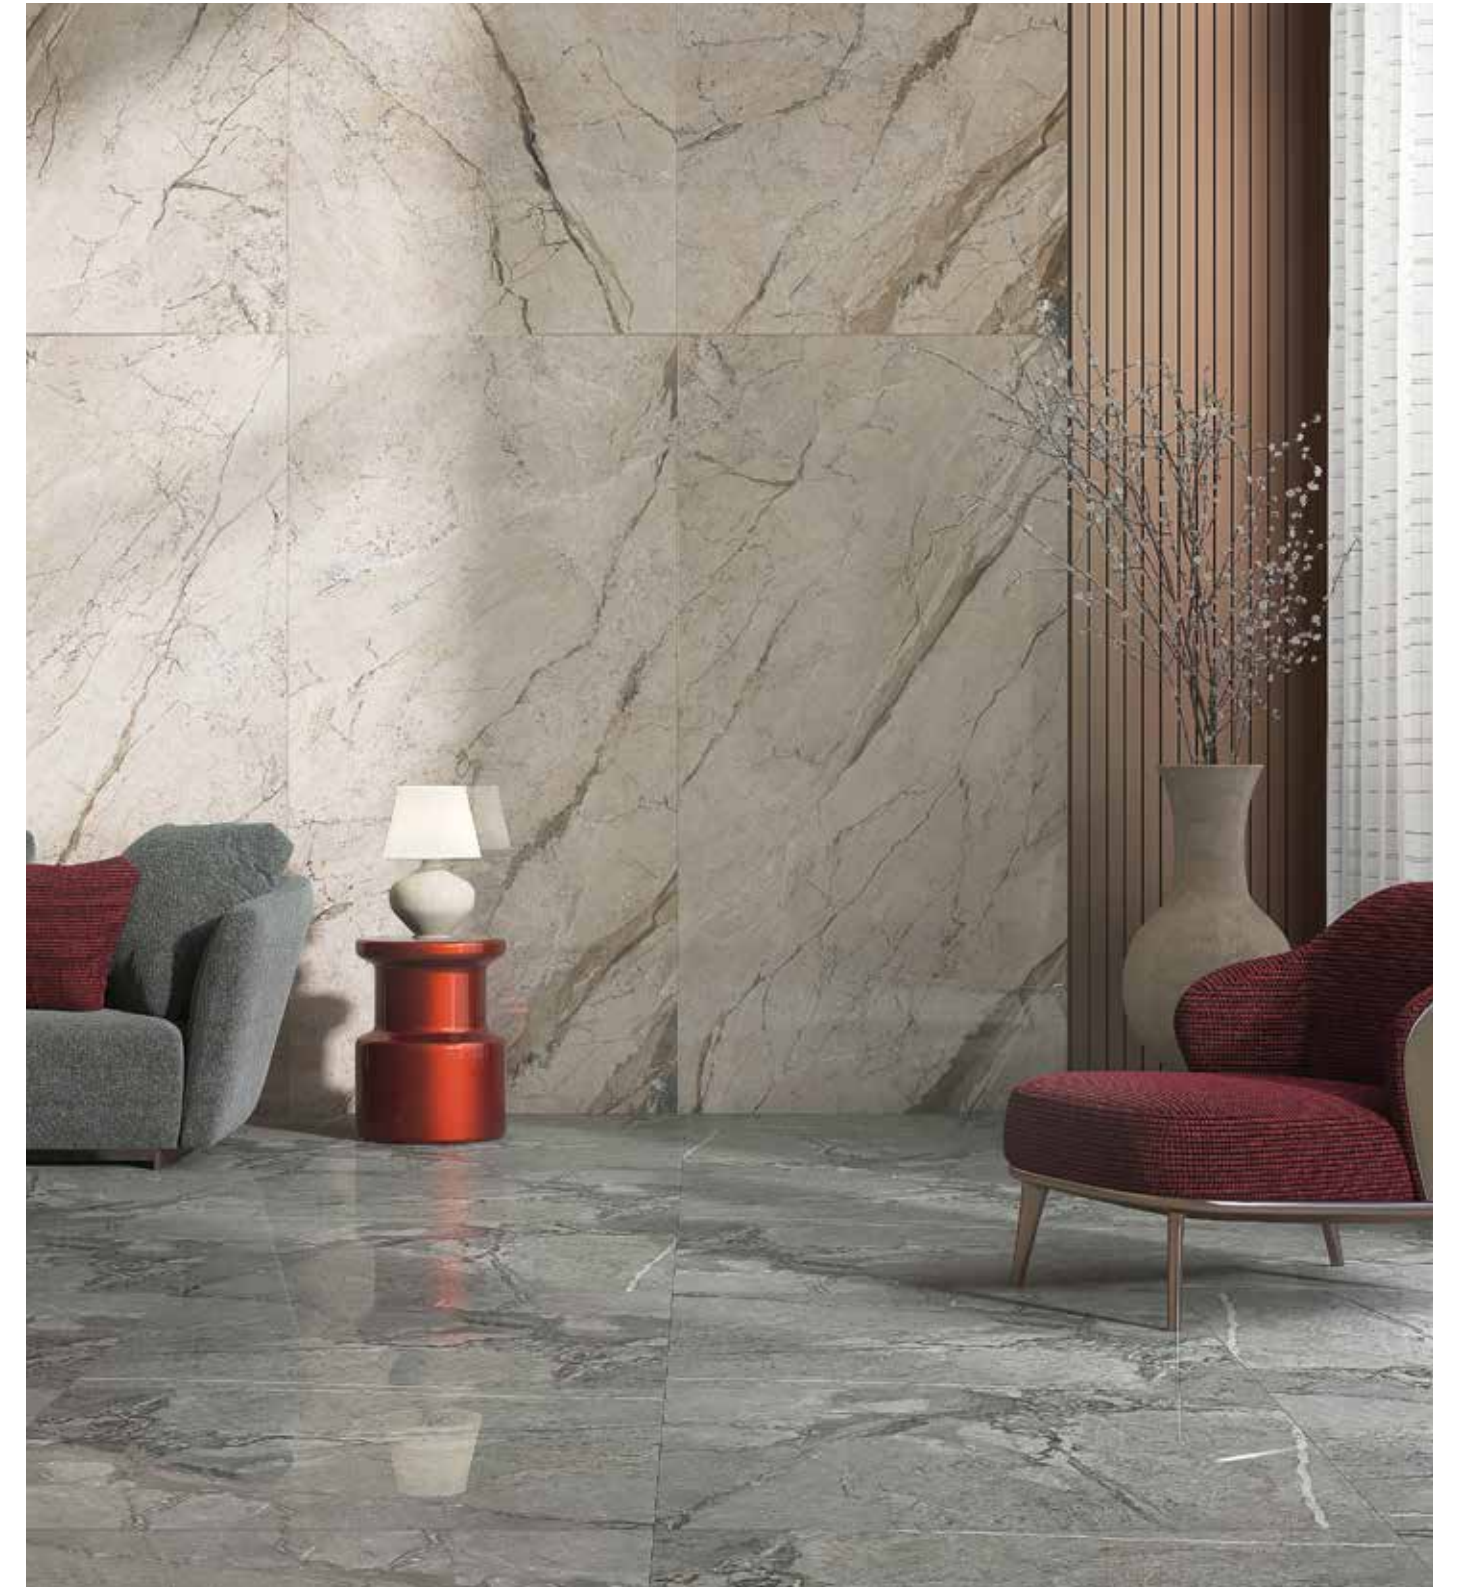

LAMER

PORCELAIN
POLISHED
SIZE: 120x240 CM
3FACES

120X240

strongly heat resistant
Frost resistant
Easy to Clean
Resistant, Compact Surface
Suitable for contact with foodstuffs
Non-Combustible
Non-absorbent
Resistant to Common acids

LAMER