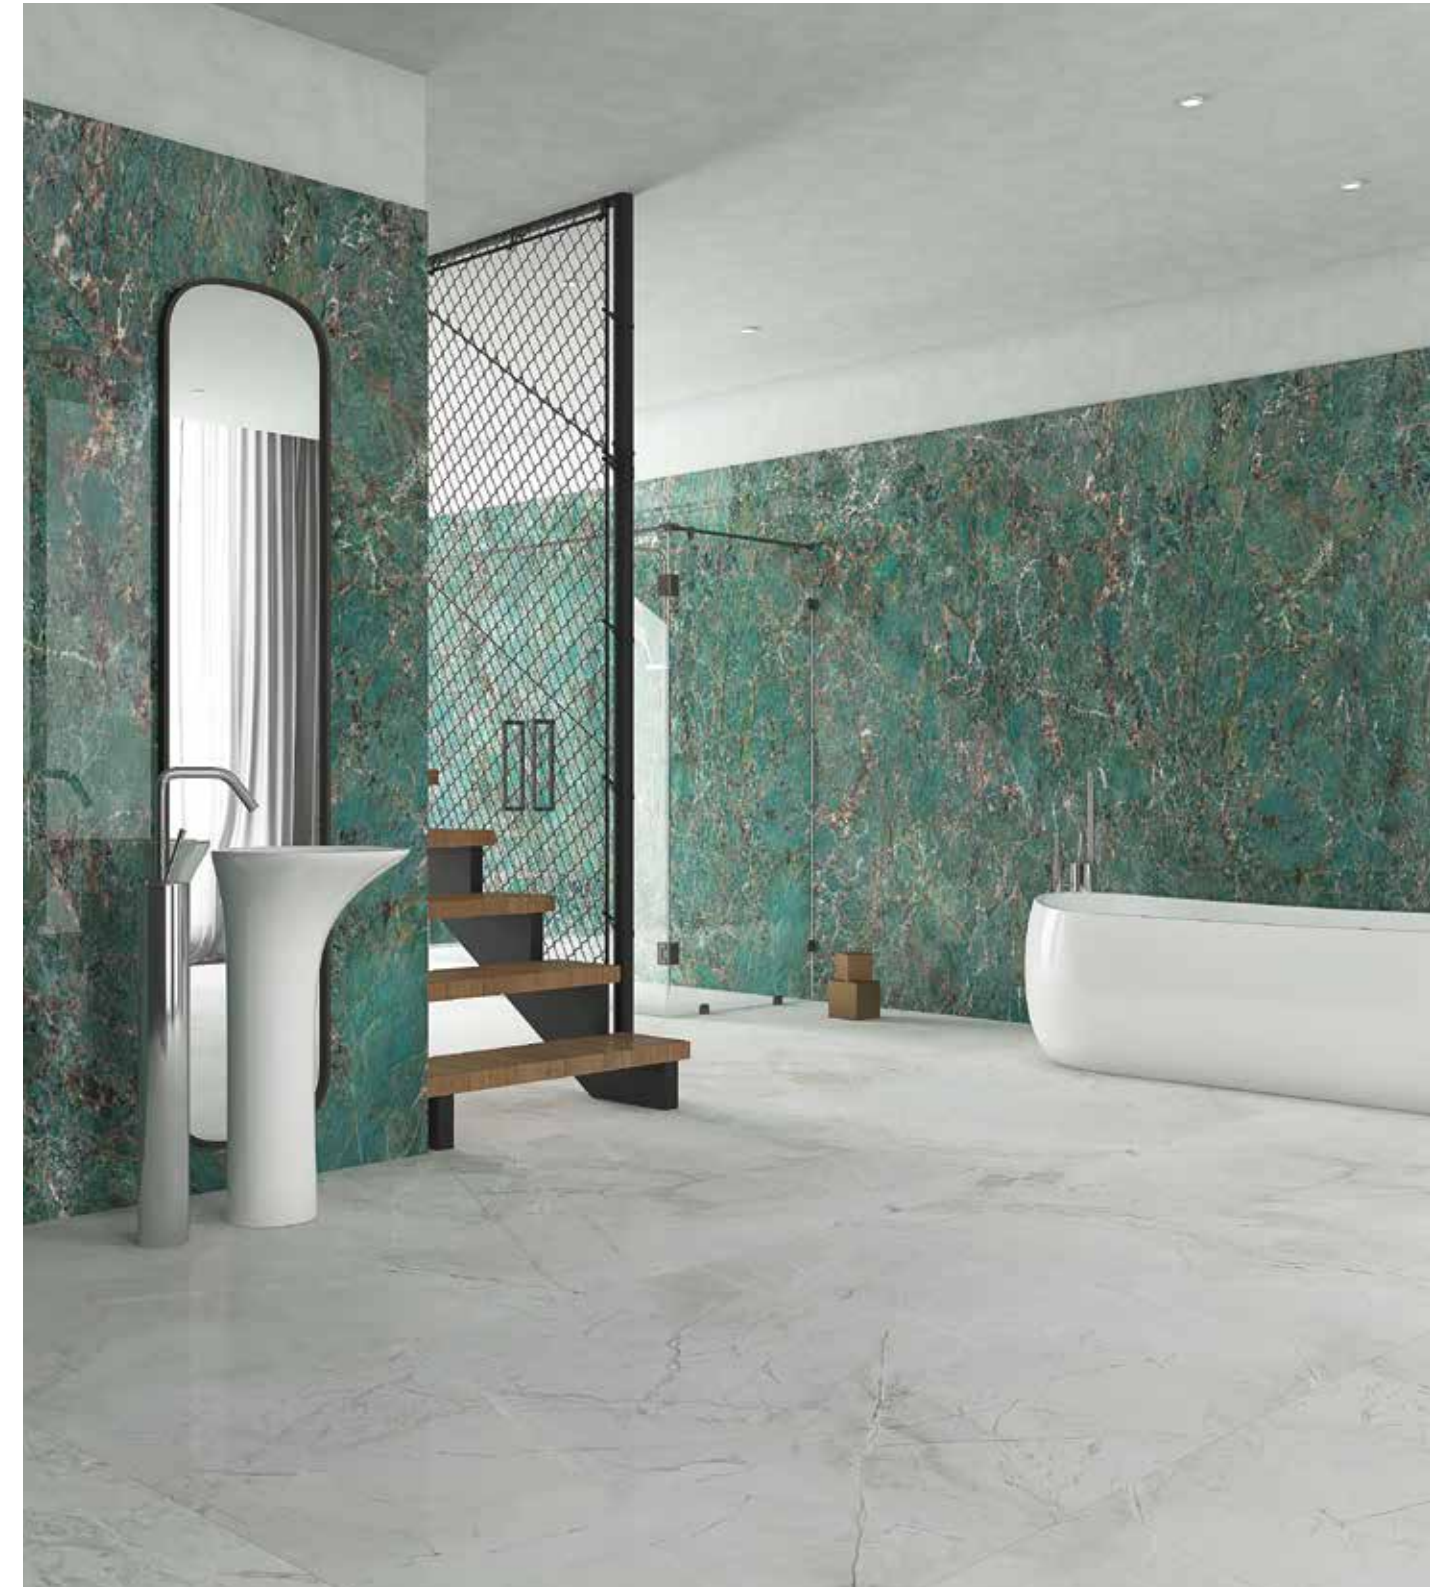

ARMONIA

PORCELAIN
POLISHED
SIZE: 120x240 CM
5FACES

120X240

strongly heat resistant
Frost resistant
Easy to Clean
Resistant, Compact Surface
Suitable for contact with foodstuffs
Non-Combustible
Non-absorbent
Resistant to Common acids

ARMONIA