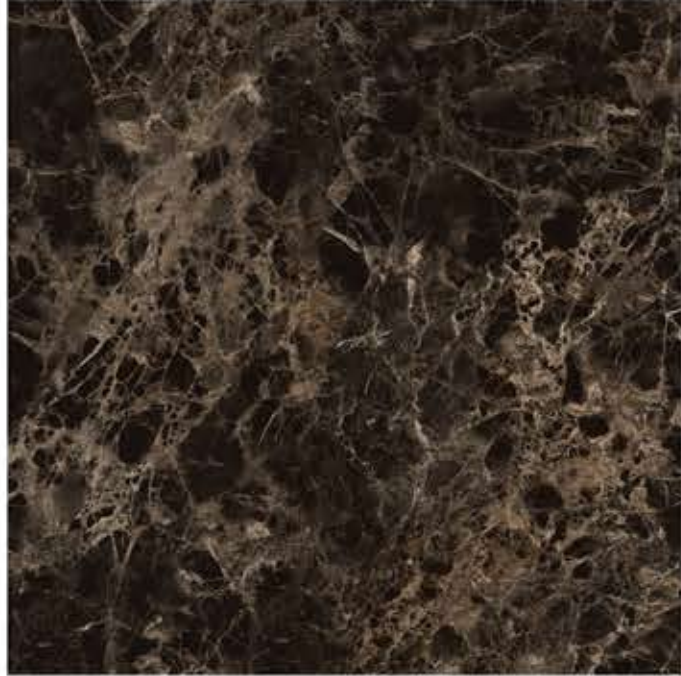

GOLDEN NIGHT
Polished Glazed Porcelain
80*80 / 100*100
Face4

GOLDEN NIGHT / 80*80 Polished Glazed Porcelain

COLLECTION

Is The Best Collection of Ceramic Tiles

BROWNY

Polished Glazed Porcelain
100*100 /80*80
4 face

BROWNY / 80*80/100*100 /Polished Glazed Porcelain /4 faces

BROWNY
Polished Glazed Porcelain
80*80 / 100*100
Face1

BROWNY
Polished Glazed Porcelain
80*80 / 100*100
Face2

BROWNY
Polished Glazed Porcelain
80*80 / 100*100
Face3