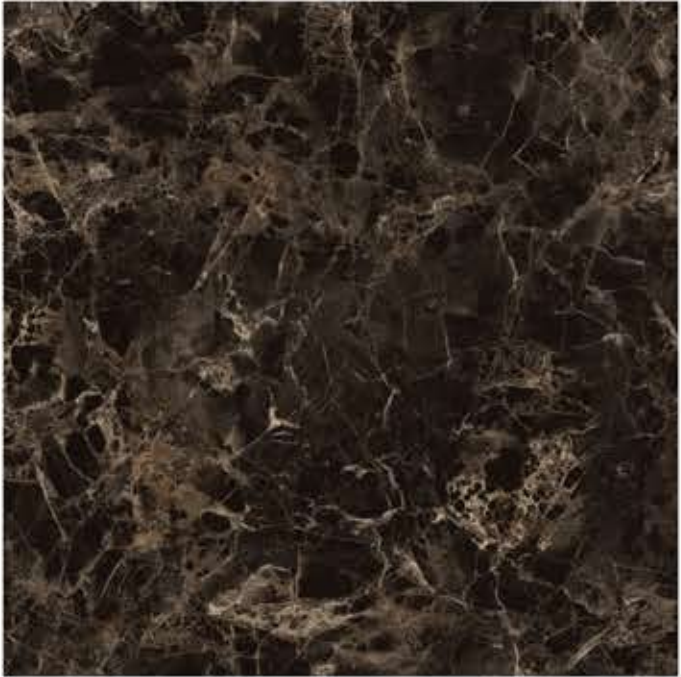

GOLDEN NIGHT
Polished Glazed Porcelain
80*80 / 100*100
Face4

GOLDEN NIGHT / 80*80 Polished Glazed Porcelain

COLLECTION

Is The Best Collection of Ceramic Tiles

BROWNY

Polished Glazed Porcelain
100*100 /80*80
4 face

BROWNY / 80*80/100*100 /Polished Glazed Porcelain /4 faces

BROWNY
Polished Glazed Porcelain
80*80 / 100*100
Face1

BROWNY
Polished Glazed Porcelain
80*80 / 100*100
Face2

BROWNY
Polished Glazed Porcelain
80*80 / 100*100
Face3