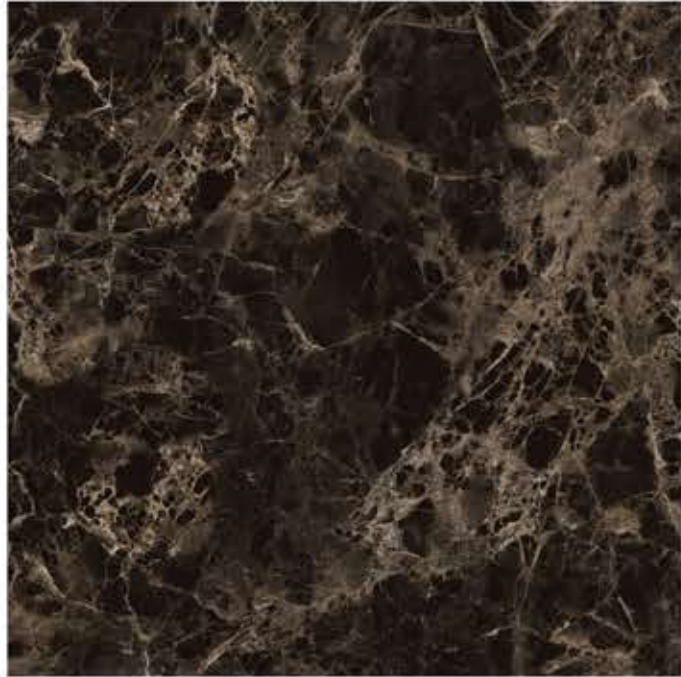

BROWNY / 80*80/100*100 /Polished Glazed Porcelain /4 faces

BROWNY
Polished Glazed Porcelain
80*80 / 100*100
Face1

BROWNY
Polished Glazed Porcelain
80*80 / 100*100
Face2

BROWNY
Polished Glazed Porcelain
80*80 / 100*100
Face3

BROWNY
Polished Glazed Porcelain
80*80 / 100*100
Face4

*BROWNY / 80*80 Polished Glazed Porcelain*

BROWN
Polished Glazed Porcelain
80*80 / 100*100

The Best **Collection** of Ceramic Tiles

www.collection.com