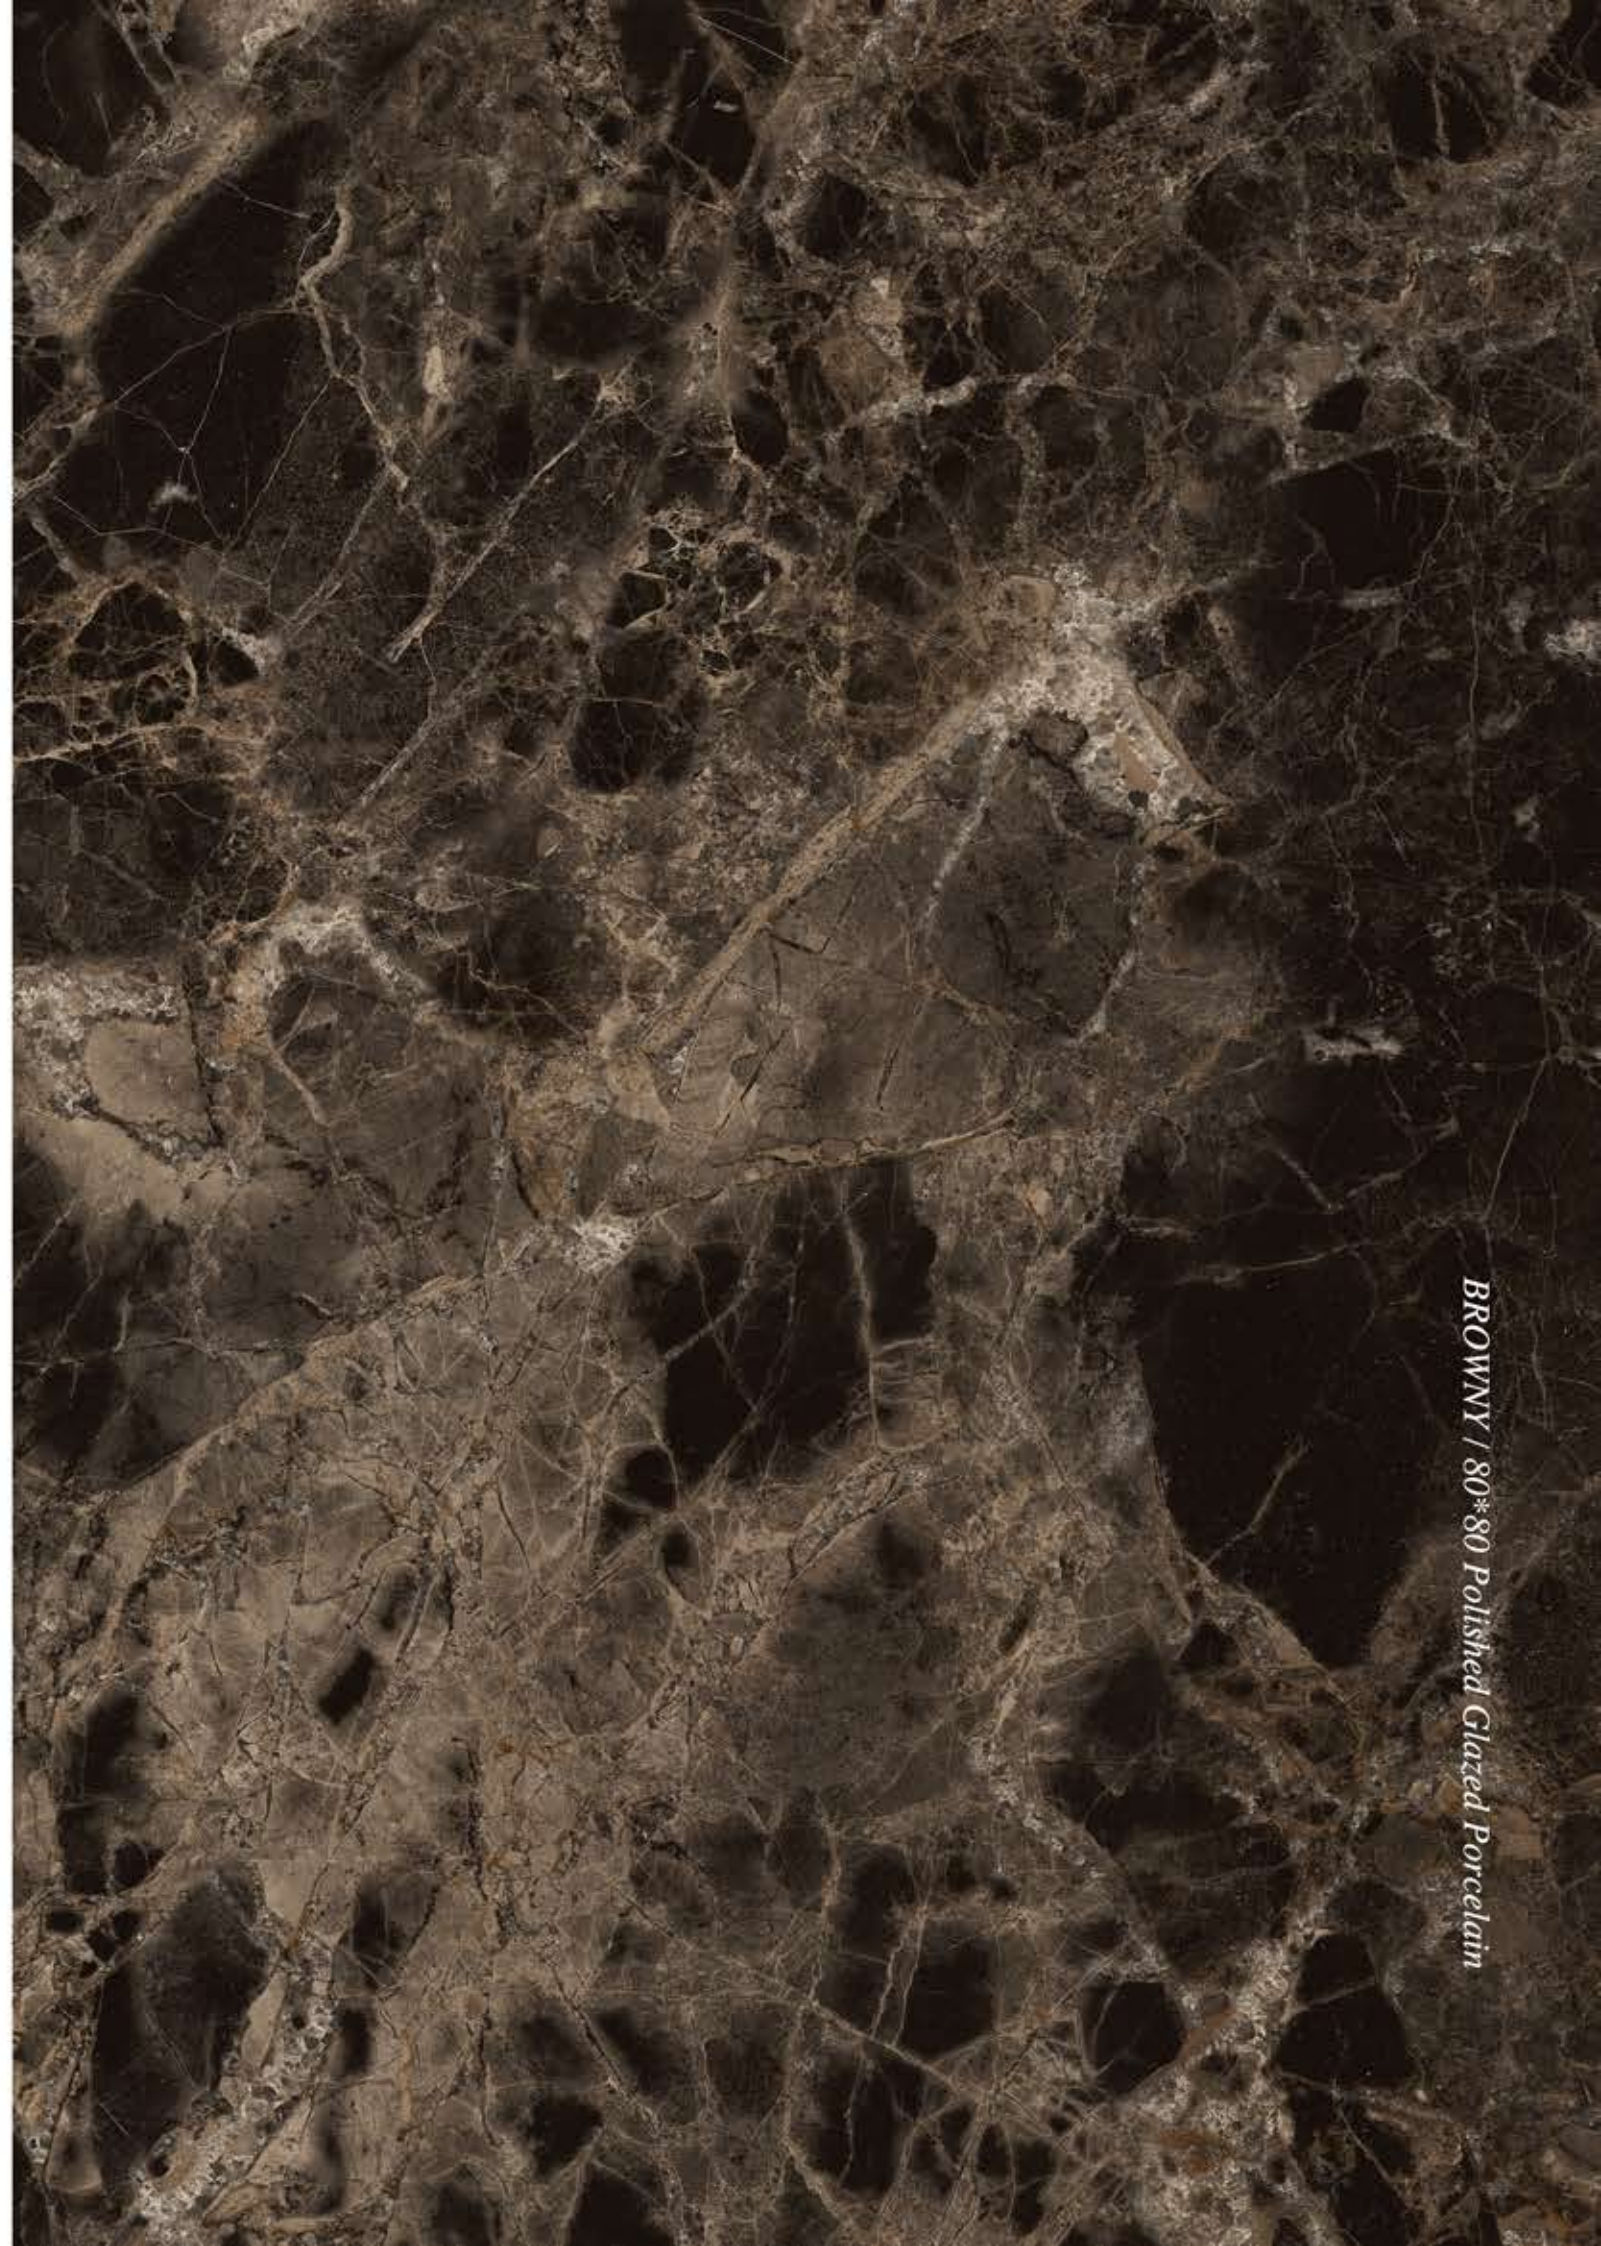

BROWNY / 80*80 Polished Glazed Porcelain