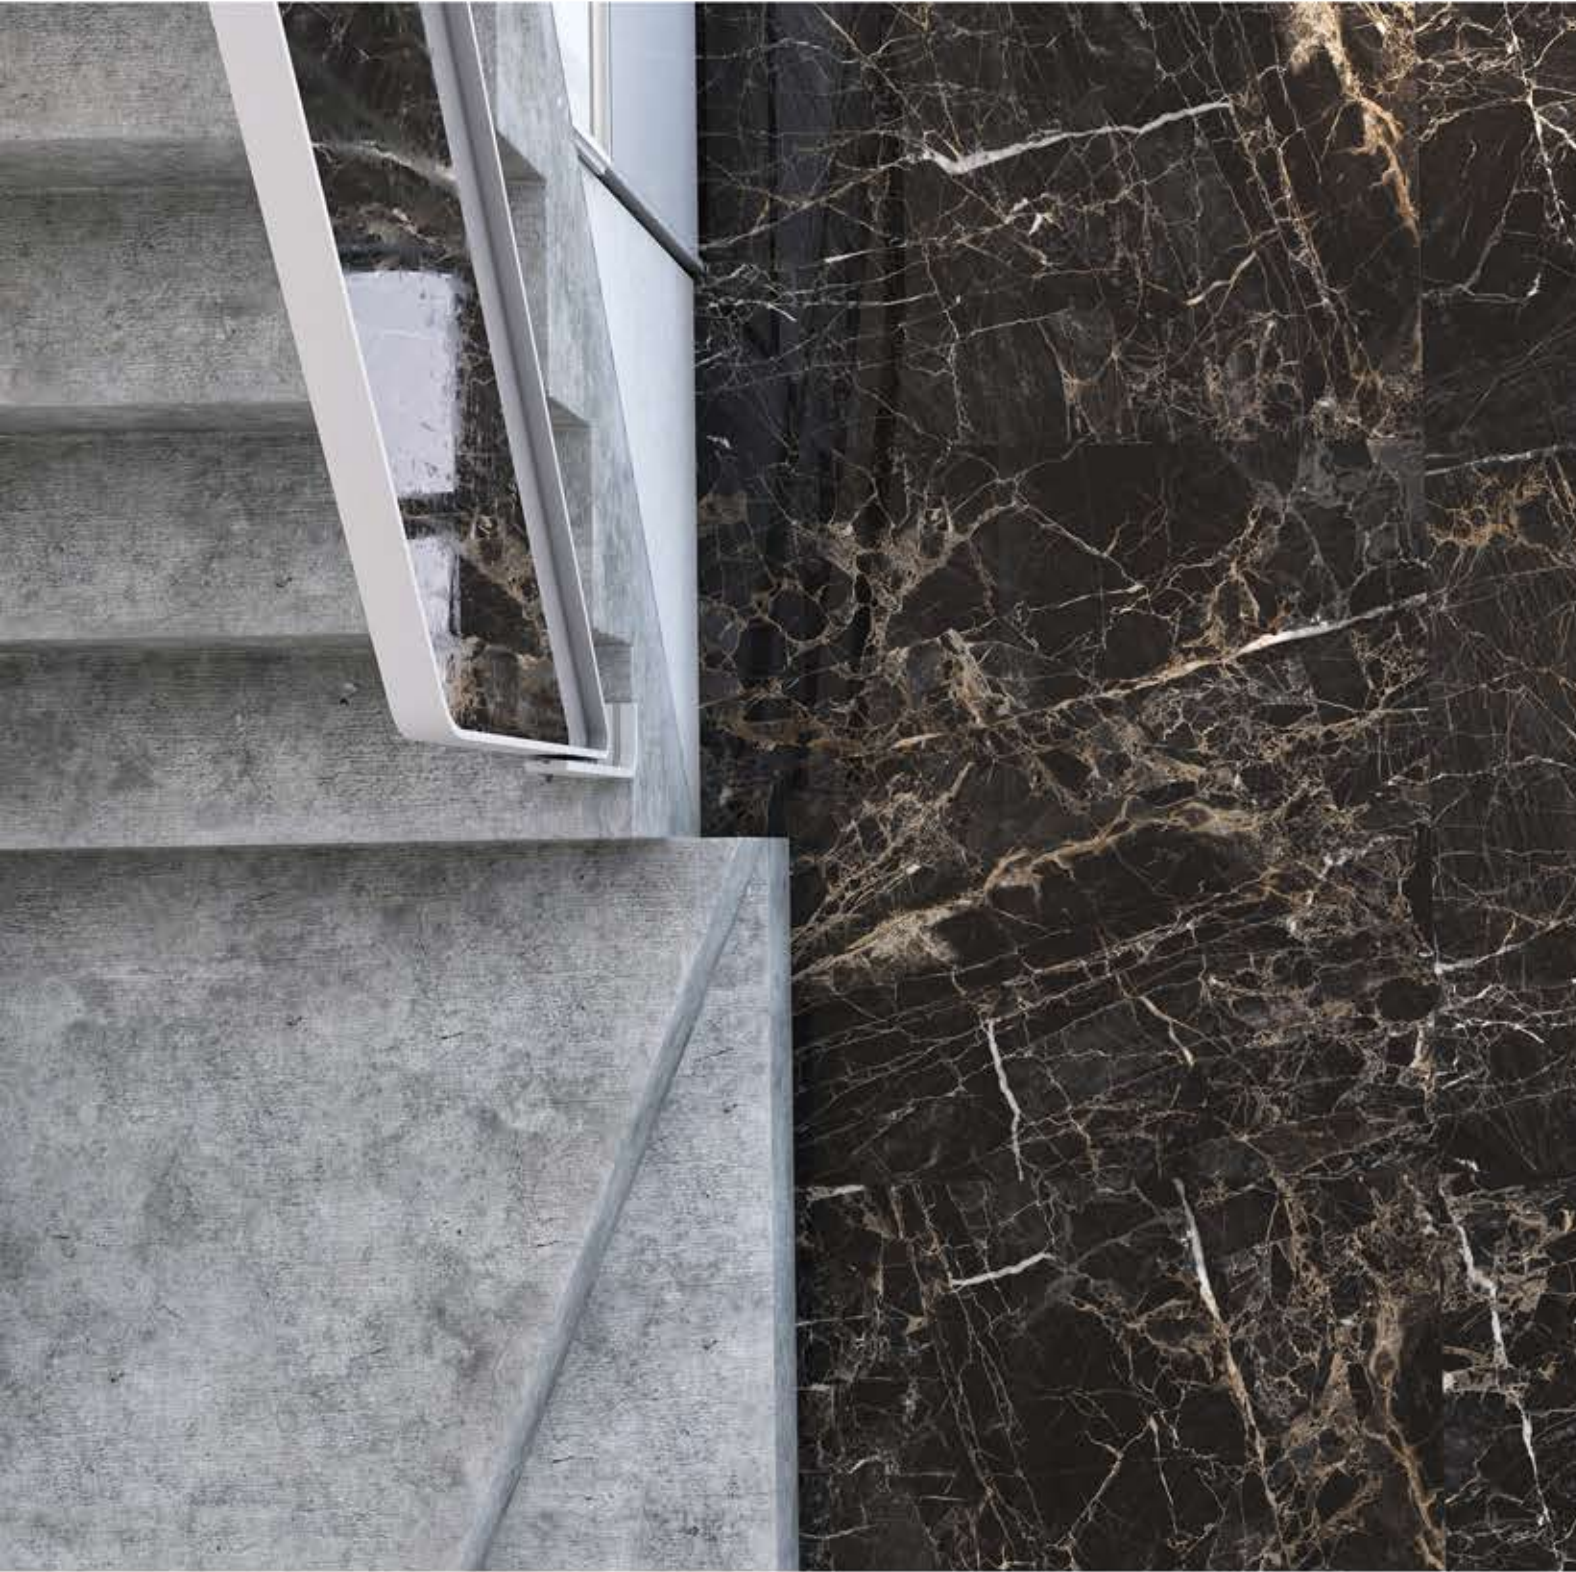

Ring

Collection

Collection

2020

COLLECTION

Is The Best Collection of Ceramic Tiles

GOLDEN NIGHT

Polished Glazed Porcelain
100*100 /80*80
4 face